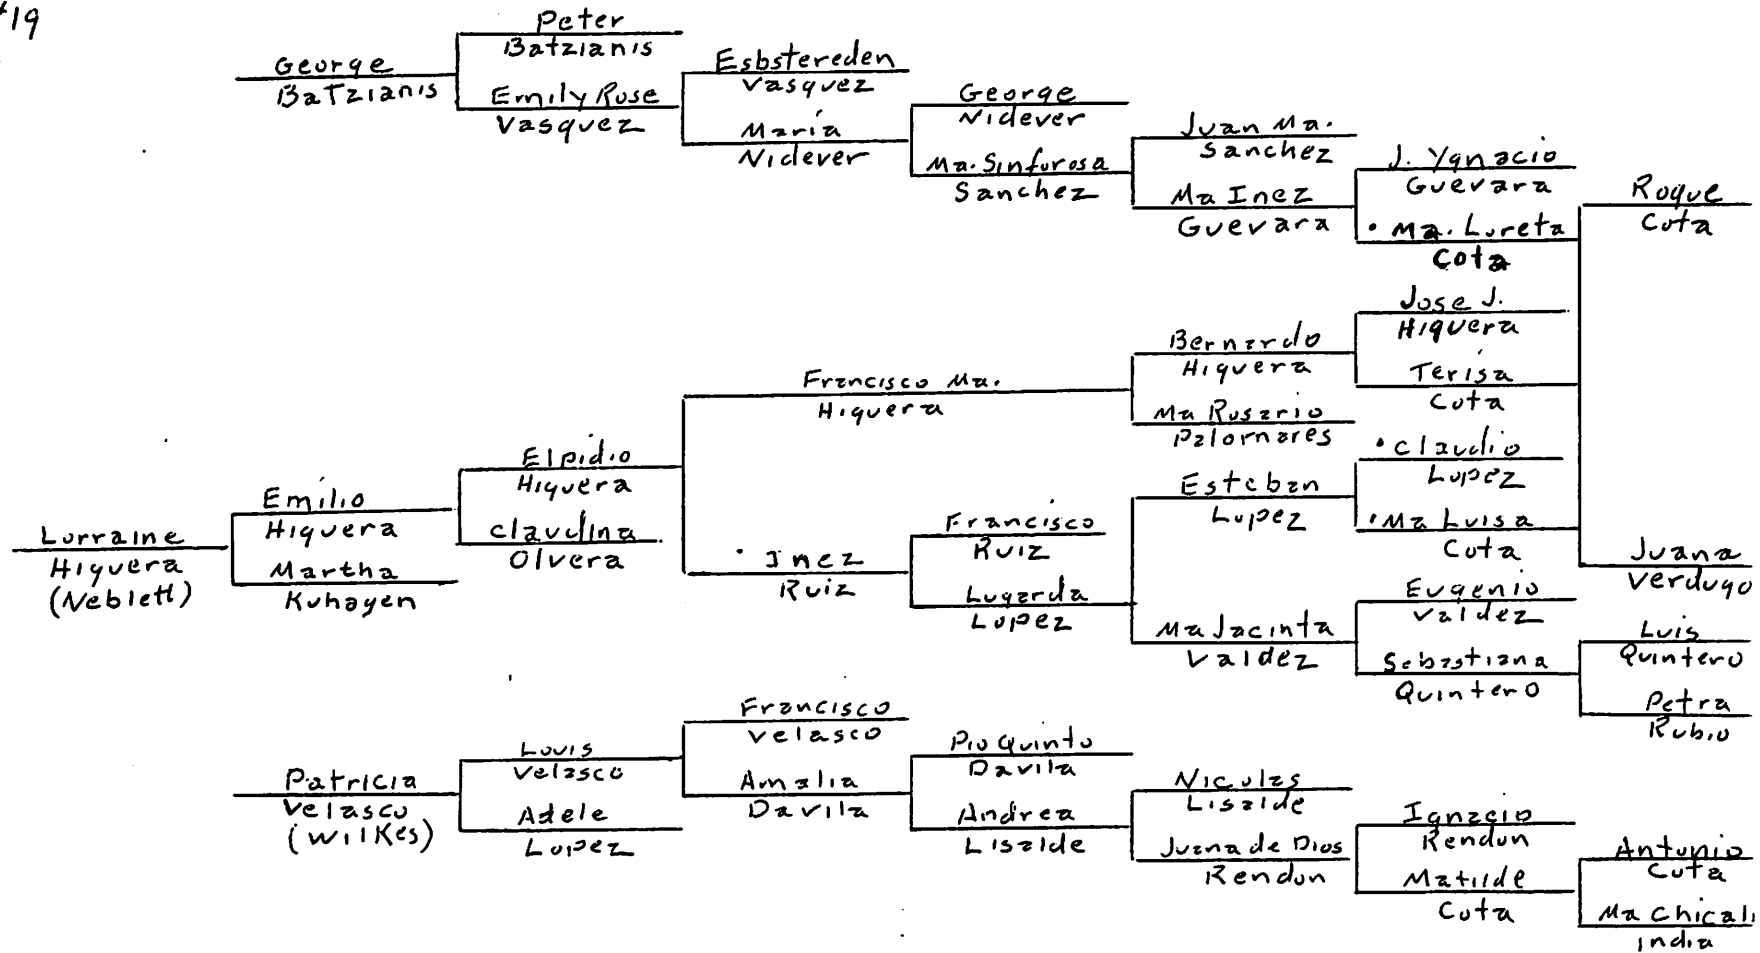

Chart #19

By Bob Lopez