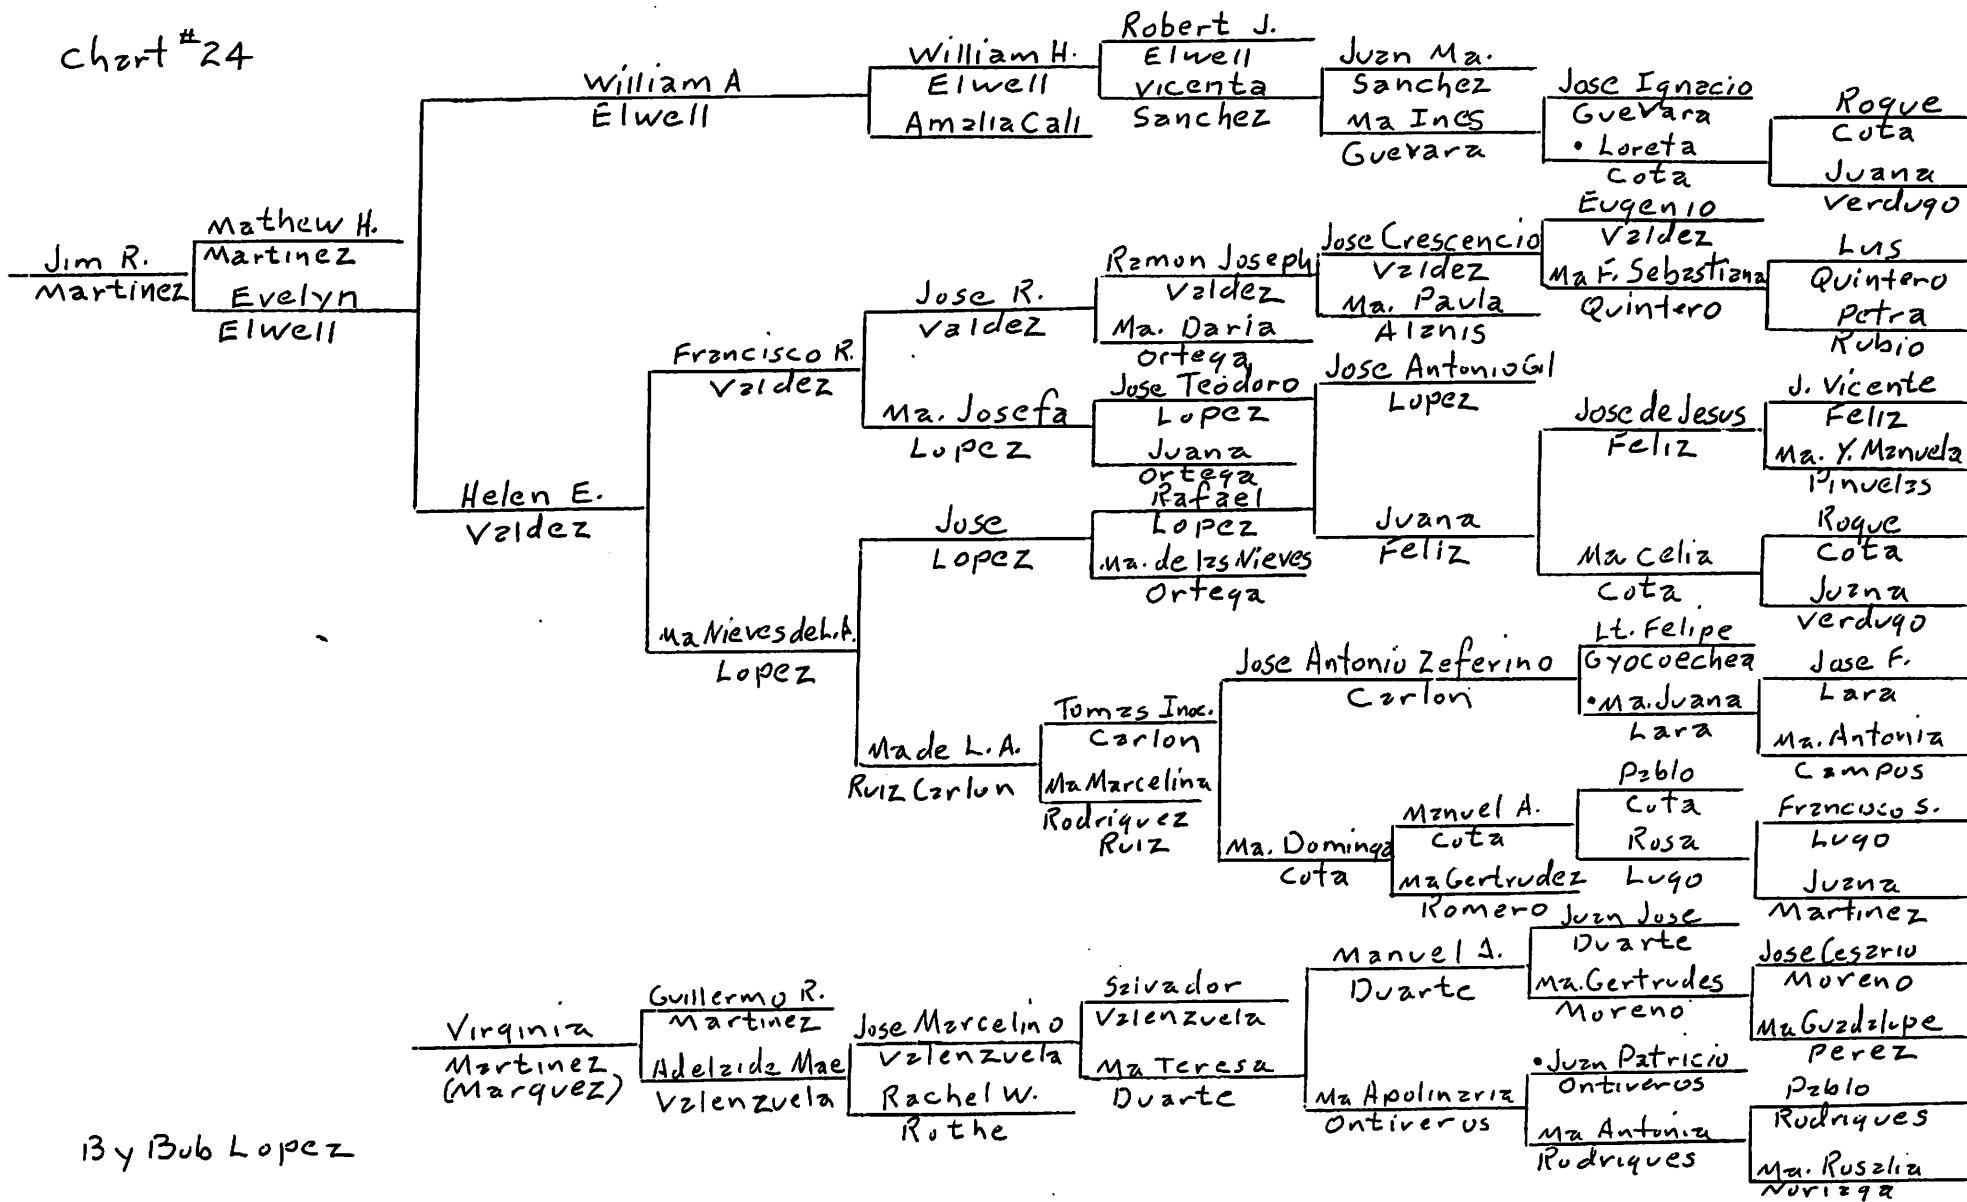

Chart #24

By Bub Lopez